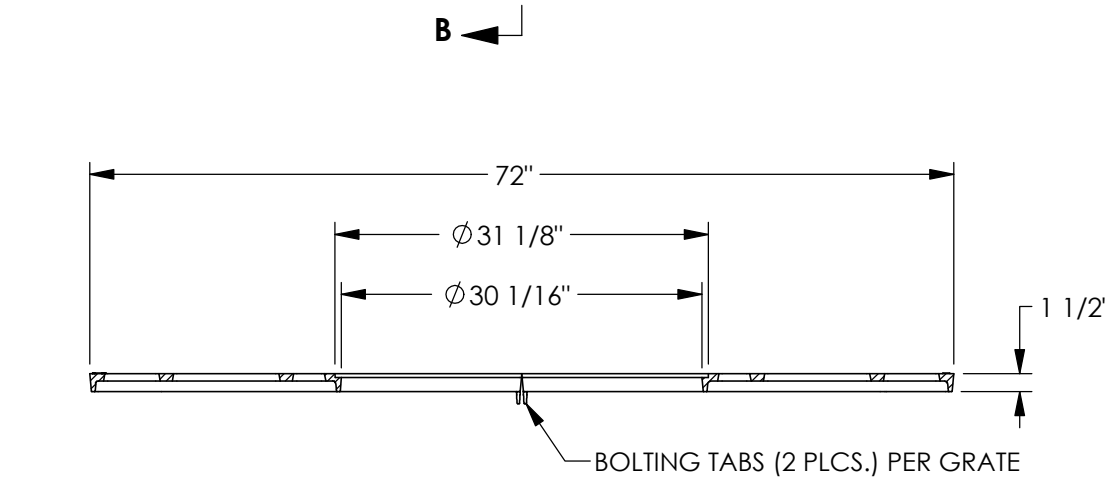

8692 Tree Grate Set

Supplied By:
TRENCH DRAIN
SUPPLY
 877-903-7246
 www.trenchdrainsupply.com

SECTION A-A

SECTION B-B

Product Number

00869201

Design Features

- Materials
Tree Grate
Gray Iron (CL35B)

- Design Load
Non-Traffic
- Open Area
n/a
- Coating
Undipped
- √ Designates Machined Surface

Certification

- ASTM A48
-
- Country of Origin: USA

Major Components

(2) 00869231

Drawing Revision

11/05/2007 Designer: DEW
 01/16/2013 Revised By: DAE