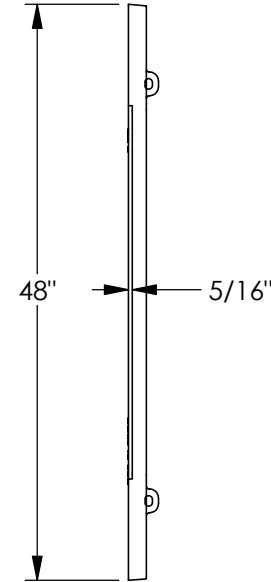

8692 Tree Grate Set

Supplied By:
TRENCH DRAIN
SUPPLY
 877-903-7246
 www.trenchdrainsupply.com

SECTION A-A

SECTION B-B

Product Number

00869201

Design Features

- Materials
Tree Grate
Gray Iron (CL35B)

- Design Load
Non-Traffic
- Open Area
n/a
- Coating
Undipped
- √ Designates Machined Surface

Certification

- ASTM A48
-
- Country of Origin: USA

Major Components

(2) 00869231

Drawing Revision

11/05/2007 Designer: DEW
 01/16/2013 Revised By: DAE