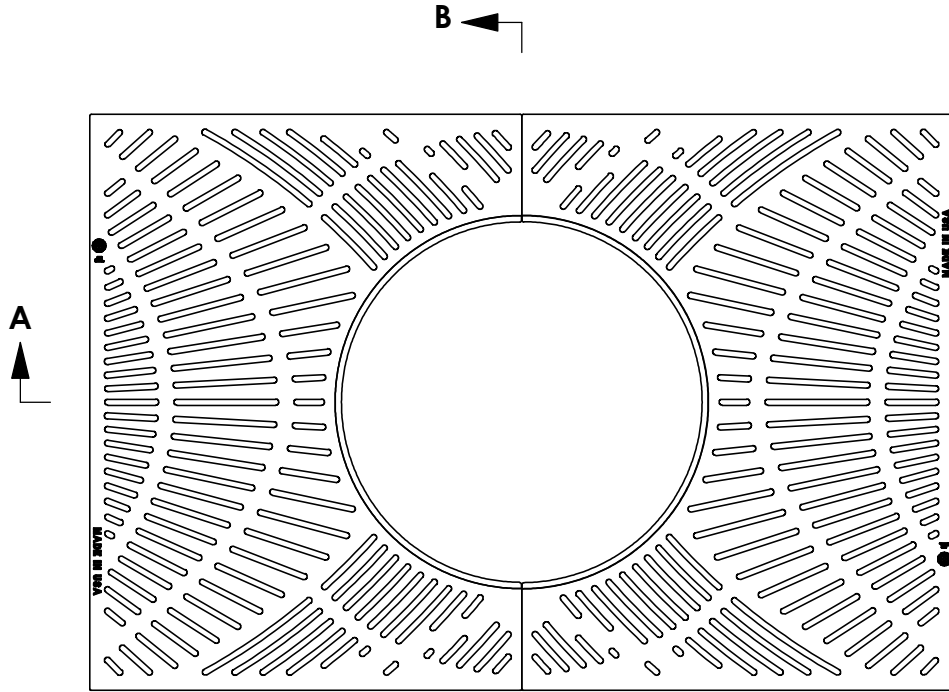

8692 Tree Grate Set

Supplied By:
TRENCH DRAIN
SUPPLY
 877-903-7246
 www.trenchdrainsupply.com

SECTION A-A

SECTION B-B

Product Number

00869201

Design Features

- Materials
Tree Grate
Gray Iron (CL35B)

- Design Load
Non-Traffic
- Open Area
n/a
- Coating
Undipped
- √ Designates Machined Surface

Certification

- ASTM A48
-
- Country of Origin: USA

Major Components

(2) 00869231

Drawing Revision

11/05/2007 Designer: DEW
 01/16/2013 Revised By: DAE